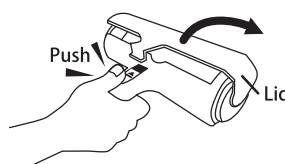

② Remove the litters stored in the dust bin

Emptying the dust bin

① Open the lid