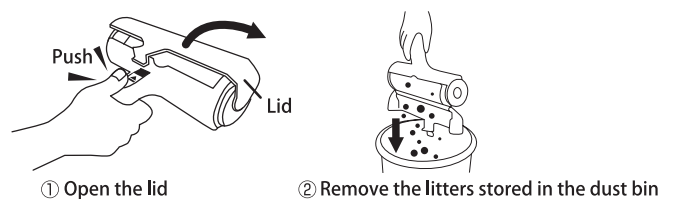

Emptying the dust bin

This product is not suitable for cleaning the following materials and surfaces

- Smooth and hard surface (wood flooring, tile, concrete, etc)
- Wet surface (surface with water or oil on it)
- Wet litter

Use a soft towel soaked with water or synthetic detergent to clean the brush surface
Do not wash the brush surface directly with water
Do not brush pets or human bodies directly
Keep away from fire

Etiquette®
Brush Registered trademark

日本西禄香港有限公司 NIPPON SEAL H.K.CO.,Ltd.
Office Rm.1006&8.10/F.,Austin Tower,22-26 Austin Avenue,
TST,Kowloon,Hong Kong
TEL +852-2690-5015
FAX +852-2690-5056