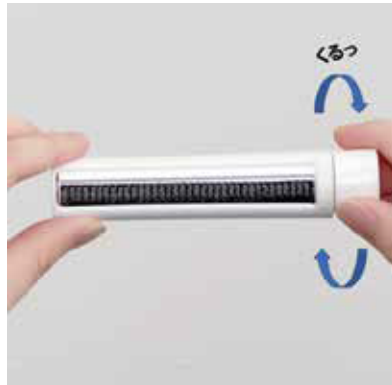

Dustpan storage case: ABS

Usage / Way to use

- Reusable and floor-friendly soft material
- Slim design that fits well in room corners and blends with the interior
- Head of the main unit can move up to 180 degrees for easy cleaning in narrow spaces
- Adjustable handle length for personal preference
- Can be used as a handy tool for various purposes
- The head is removable and washable (not suitable for washing machines)
- Collected dust is easily removed with the comb inside the dustpan
- Conveniently collect dust into the dustpan while standing upright
- Can be used quietly in noise-sensitive environments
- Easy and lightweight for easy cleaning
- Doesn't raise dust like traditional brooms

Etiquette Brush/Nylon (Pile) 100%

POS: 010001

H11 Pilling Free Mini

Pilling Free brush side

Diameter: 25mm
Weight: 21g
Height: 113mm
Width: 25mm

Stay tidy even when you are in outdoor! Pilling Free Mini

Product Number: H11 Pilling Free Mini