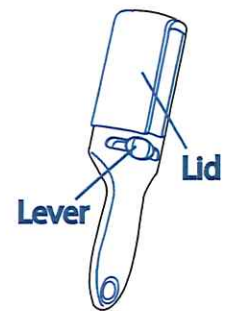

BEST TORESSER

Pick up the pets hair from your clothes before ironing and doing laundry

Hair collected will be automatically stored in the dust box. By sliding the lid, the dust box would be opened. Easy to clean.

Item Code : H08
Color : White
Qty per carton : 50pcs
POS : 008008
Material:Body / ABS , Brush / Nylon

● How to use

- By moving the lever (which behind the brush) to left or right, the direction of brush will be changed.
- By moving the lever (which behind the brush) to left or right for 2-3 times, the lint stuck on the brush surface would be automatically collected in the dust box.
- When the dust box is full, please slide the lid and throw the litter away.

● Function

Suit, Lady dressing, Formal wear, Suede, etc.
Lovely care to the garments which are easy to attach dust or pollen.

日本西祿香港有限公司 NIPPON SEAL H.K.CO.,Ltd.
Office Rm.1006&8.10/F.,Austin Tower,22-26 Austin Avenue,
TST,Kowloon,Hong Kong
TEL +852-2690-5015
FAX +852-2690-5056