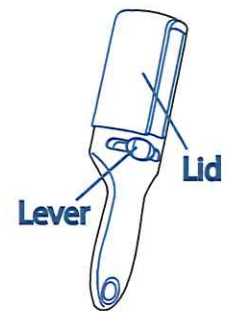

BEST TORESSER

Pick up the pets hair from your clothes before ironing and doing laundry

Hair collected will be automatically stored in the dust box. By sliding the lid, the dust box would be opened. Easy to clean.

Item Code : H08
 Color : White
 Qty per carton : 50pcs
 POS : 008008
 Material:Body / ABS , Brush / Nylon

● How to use

- By moving the lever (which behind the brush) to left or right, the direction of brush will be changed.
- By moving the lever (which behind the brush) to left or right for 2-3 times, the lint stuck on the brush surface would be automatically collected in the dust box.
- When the dust box is full, please slide the lid and throw the litter away.